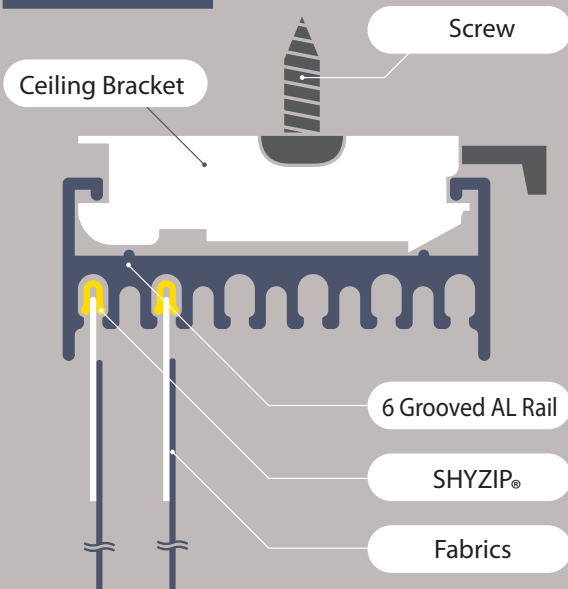

My size , My choice

Provide you various choices of screens, no complexity in exchanging them, have fun with ZIP Rail Screen as interior decoration, along with growth of children or individual taste.

PCT PATENT PENDING