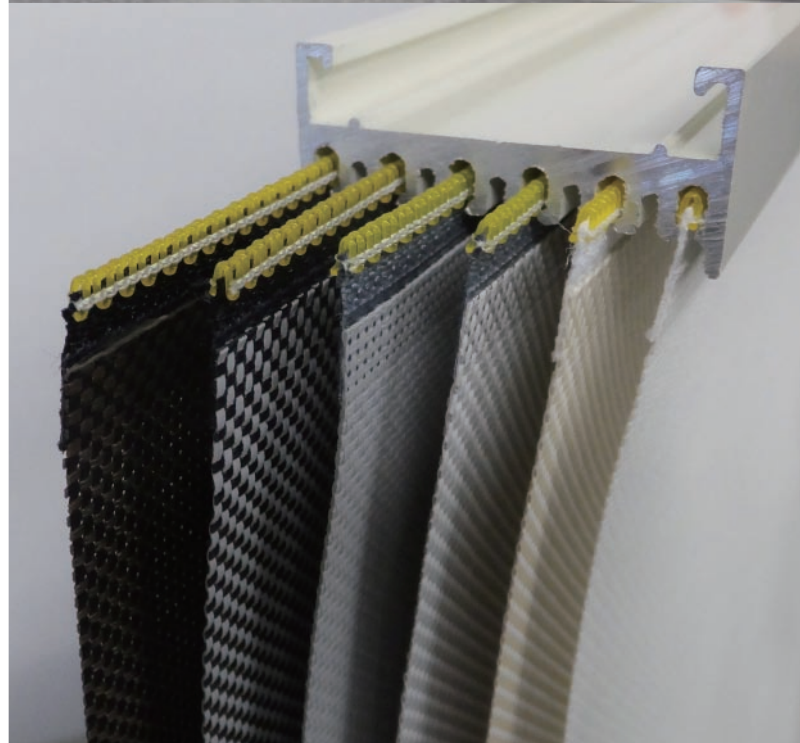

 GOOD DESIGN

ZIP Rail Screen

ZIP Rail Screen

Partition Off & Convert Room

Length selectable rail 4 meters in maximum can be longer by coupling it, works with large-size, easy mounting, and durable structure.

(e.g. W:3m x H:3m = 9 m²)

Simple Small Panel Screen

With simple and small device can be used anywhere you want, applicable for covering open storage without narrowing its spaces.

My size , My choice

Provide you various choices of screens, no complexity in exchanging them, have fun with ZIP Rail Screen as interior decoration, along with growth of children or individual taste.

Kids room

As children grow up, you may need individual spaces for them, though still want to give them shared place. ZIP Rail Screen will provide you both.

To help keeping away their attention to toys by covering shelf or box, ideal situation for studying.